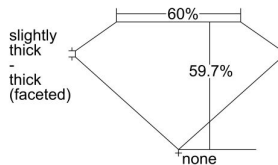

GIA®

FACSIMILE

GIA REPORT 6491020554

Verify this report at GIA.edu

GIA NATURAL DIAMOND DOSSIER®

April 09, 2024
GIA Report Number 6491020554
Shape and Cutting Style ..... Heart Brilliant
Measurements ..... 5.58 x 6.55 x 3.91 mm

GRADING RESULTS

Carat Weight ..... 0.81 carat
Color Grade I
Clarity Grade ..... Internally Flawless

ADDITIONAL GRADING INFORMATION

Polish ..... Excellent
Symmetry ..... Excellent
Fluorescence ..... None
Clarity Characteristics ..... Minor Details of Polish
Inscription(s): GIA 6491020554

PROPORTIONS

Profile not to actual proportions

GRADING SCALES

GIA COLOR SCALE		GIA CLARITY SCALE		
NEAR COLORLESS	D	VERY VERY SLIGHTLY INCLUDED	FLAWLESS	
	E		INTERNALLY FLAWLESS	
	F	VERY SLIGHTLY INCLUDED	VVS₁	
	G		VVS₂	
	H		VS₁	
	FAINT	I	SLIGHTLY INCLUDED	VS₂
		J		SI₁
		K	INCLUDED	SI₂
		L		I₁
		M		I₂
VERT LIGHT		N	LIGHT	I₃
	O			
	P			
	Q			
LIGHT	R			
	S			
	T			
	U			
	V			
	W			
	X			
	Y			
	Z